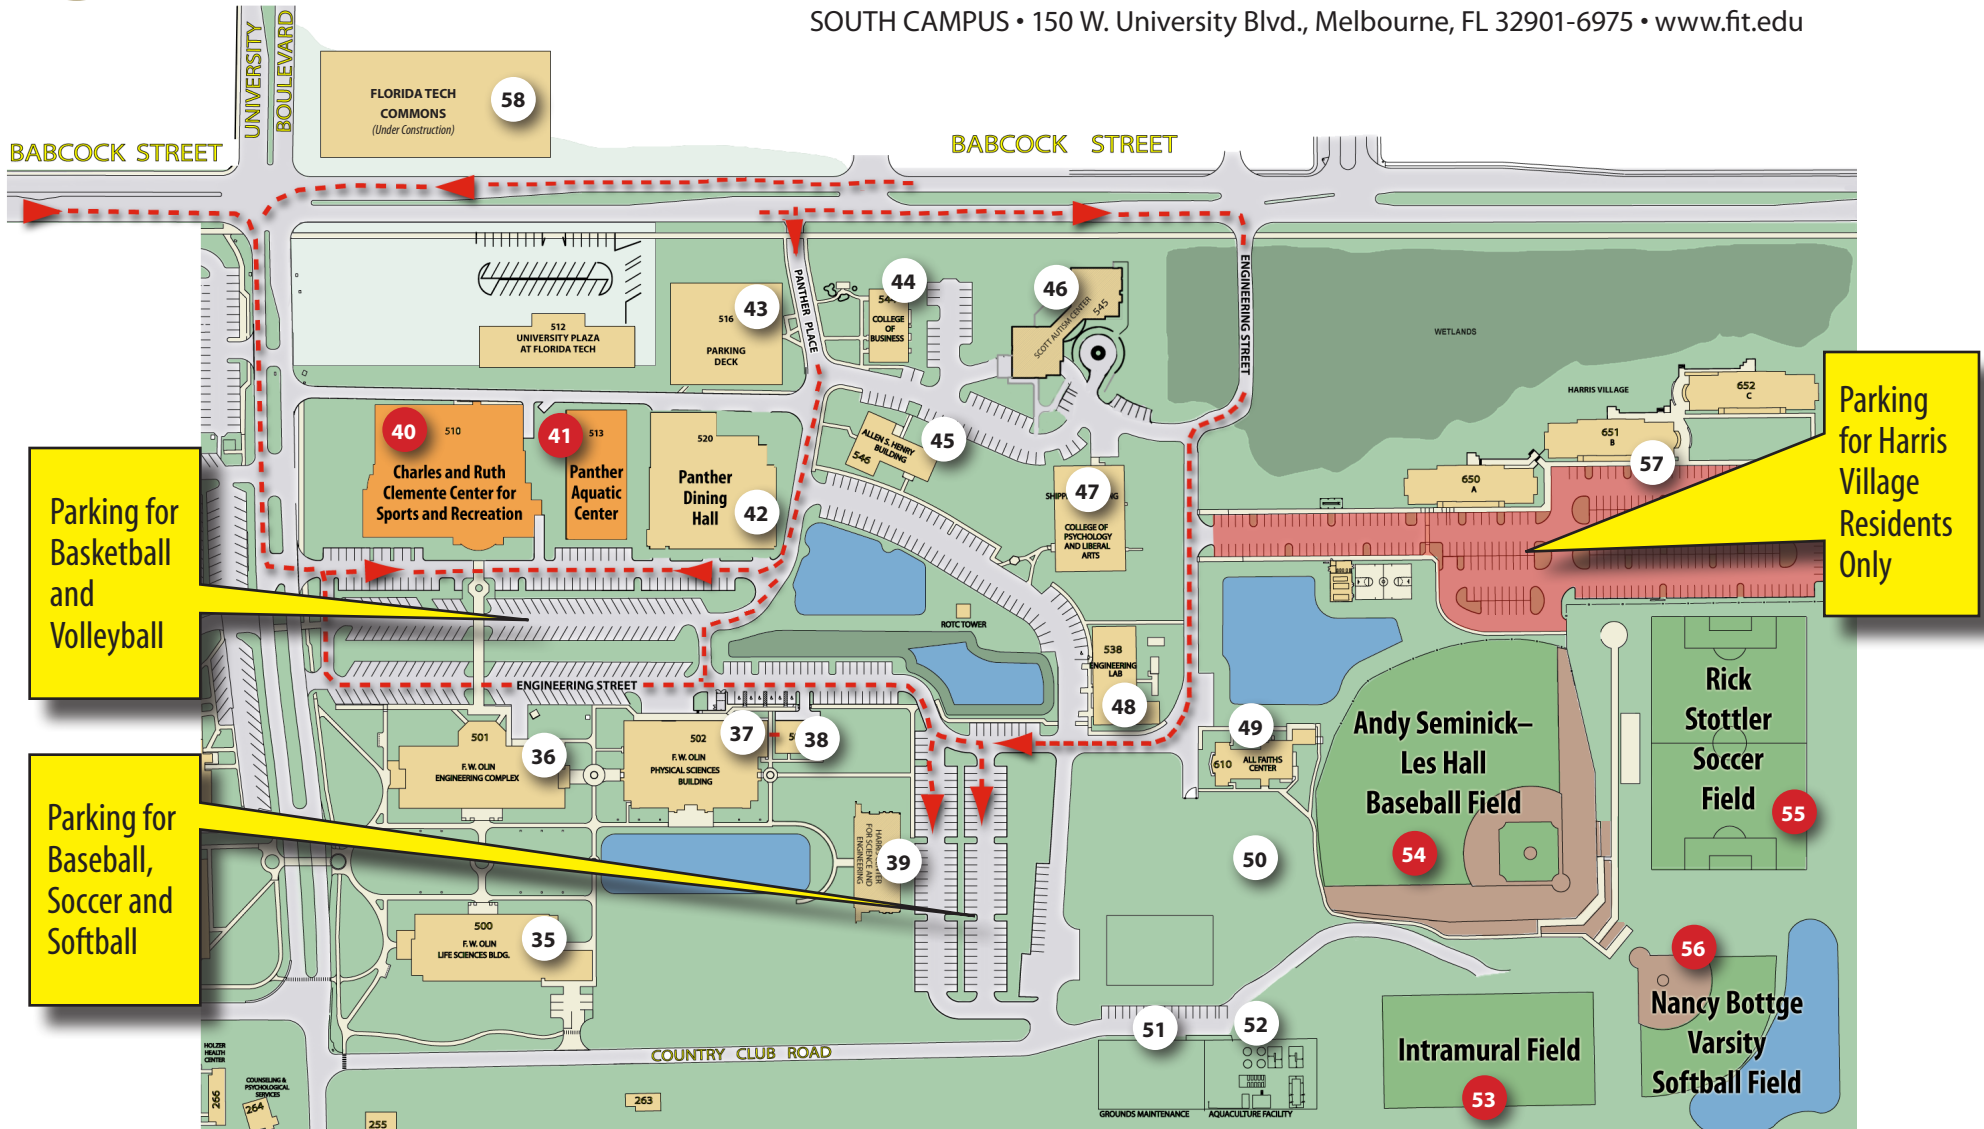

PARKING AND TRAFFIC FLOW FOR SPORTING EVENTS

SOUTH CAMPUS • 150 W. University Blvd., Melbourne, FL 32901-6975 • www.fit.edu

South Campus Map Legend

- | | | | |
|---|---------------------------------------|---|--|
| 35 F.W.Olin Life Sciences Building | 41 Panther Aquatic Center | 47 College of Psychology and Liberal Arts | 53 Intramural Field |
| 36 F.W.Olin Engineering Complex | 42 Panther Dining Hall | 48 Aerospace Lab | 54 Andy Seminick–Les Hall Baseball Field |
| 37 F.W.Olin Physical Sciences Center | 43 Parking Deck | 49 All Faiths Center | 55 Rick Stottler Soccer Field |
| 38 Olin Chiller Building | 44 Nathan M. Bisk College of Business | 50 F.W.Olin Sports Complex | 56 Nancy Bottge Varsity Softball Field |
| 39 Harris Center for Science and Engineering | 45 Allen S. Henry Building | 51 Facilities Grounds Office | 57 Harris Village |
| 40 Charles and Ruth Clemente Center for Sports and Recreation | 46 Scott Center for Autism Treatment | 52 Aquaculture Research Center | 58 Florida Tech Commons (Under Construction) |